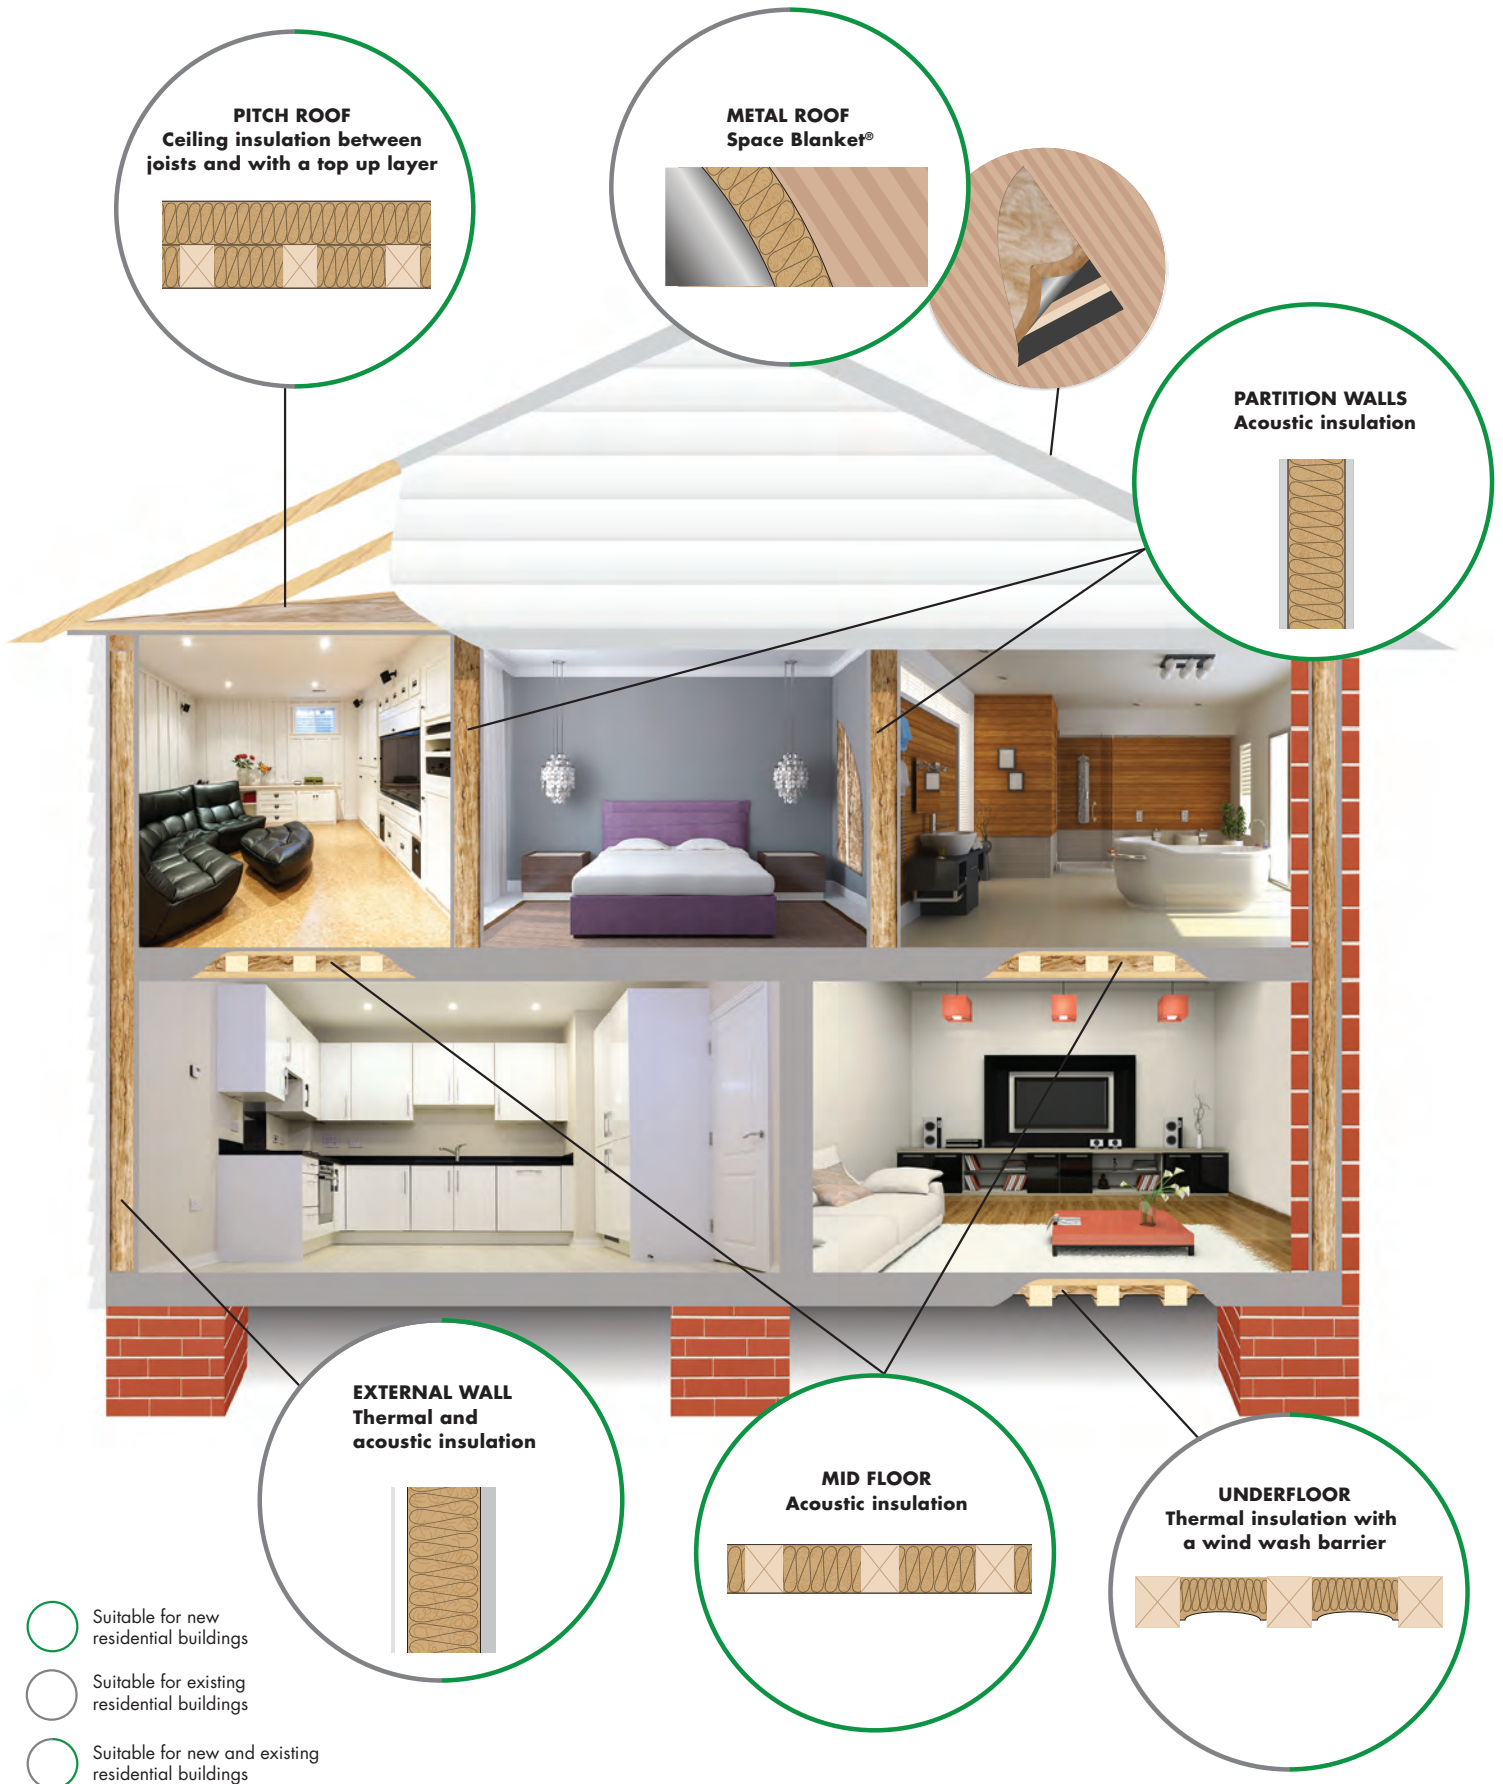

RESIDENTIAL SOLUTIONS

-  Suitable for new residential buildings
-  Suitable for existing residential buildings
-  Suitable for new and existing residential buildings

Earthwool® Acoustic Insulation (partition wall and mid floor)

11kg/m ³	430, 450, 580 or 600(W)mm x 50, 75 or 100(D)mm x 1160 or 2700(L)mm
14kg/m ³	430, 450, 580 or 600(W)mm x 50 or 75(D)mm x 1160(L)mm
18kg/m ³	430 or 580(W)mm x 75(D)mm x 1160(L)mm
20kg/m ³	430 or 580(W)mm x 90(D)mm x 1160(L)mm
27kg/m ³	430 or 580(W)mm x 90(D)mm x 1160(L)mm