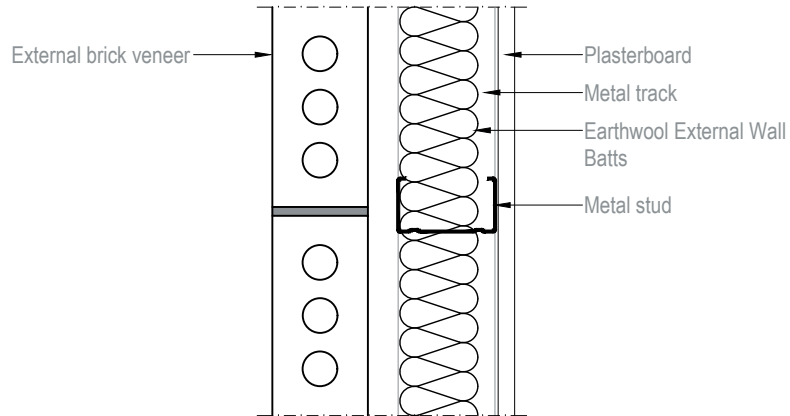

Earthwool External Wall Acoustic Batts - Brick veneer - Metal frame

 Drawing No. KIAU0716417CAD	Knauf Insulation Pty Ltd Unit 1, 44 Borlwick Avenue, Murrumbidgee NSW 2572, Australia Tel: +61 7 3393 7300 Fax: +61 7 3952 0613 Email: tech.au@knaufinsulation.com
---	---