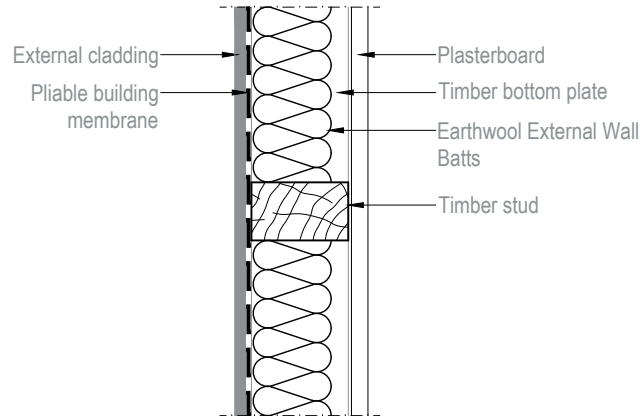

Earthwool External Wall Batts - Timber frame - Direct fix cladding

Drawing No.
KIAU0716419CAD

Knaf Insulation Pty Ltd
Unit 1, 44 Borlwick Avenue,
Murrumbidgee NSW 2572,
Australia

Tel: +61 7 3393 7300
Fax: +61 7 3952 0613
Email: tech.au@knafinsulation.com