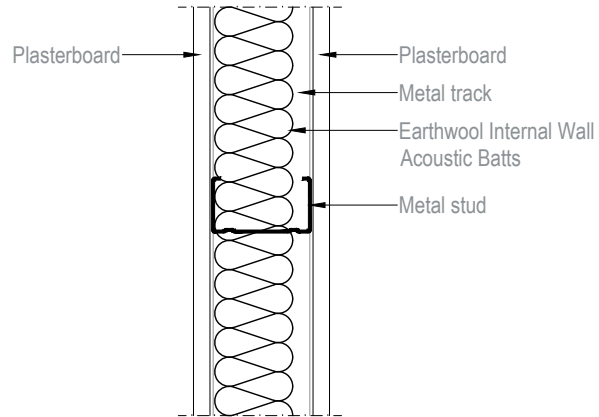

Earthwool Internal Wall Acoustic Batts - Metal frame - single stud

 Drawing No. KIAU0716423CAD	Knauf Insulation Pty Ltd Unit 1, 44 Borlwick Avenue, Murrumbidgee NSW 2572, Australia Tel: +61 7 3393 7300 Fax: +61 7 3922 0613 Email: tech.au@knaufinsulation.com
---	---