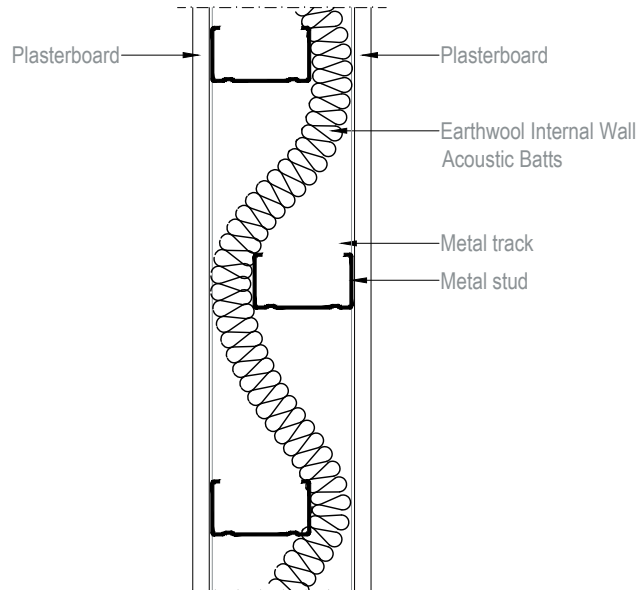

Earthwool Internal Wall Acoustic Batts - Metal frame - staggered stud

Drawing No.
KIAU071642ACAD

Knaf Insulation Pty Ltd
Unit 1, 44 Borlwick Avenue,
Murrumbidgee NSW 2572,
Australia

Tel: +61 7 3393 7300
Fax: +61 7 3502 0613
Email: tech.au@knafinsulation.com