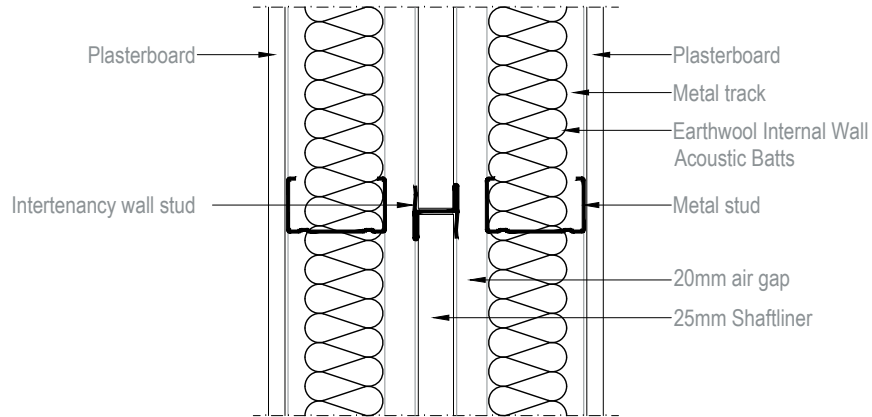

Earthwool Internal Wall Acoustic Batts - Metal frame - Intertency wall

 Drawing No. KIAU0716428CAD	Knauf Insulation Pty Ltd Unit 1, 44 Borlwick Avenue, Murrumbidgee NSW 2572, Australia Tel: +61 7 3393 7300 Fax: +61 7 3952 0613 Email: tech.au@knaufinsulation.com
---	---