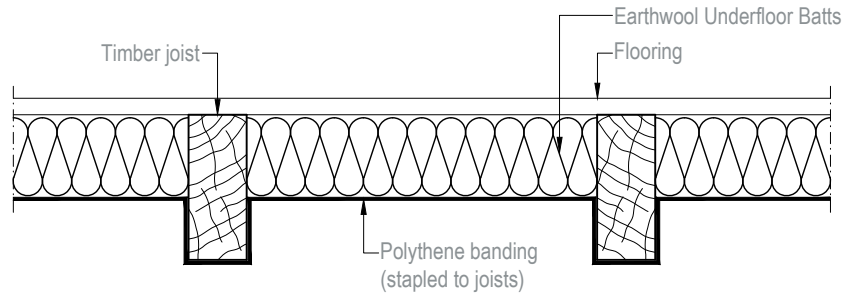

# Earthwool Underfloor Batts - Timber joists - strapped

**Drawing No.**  
KIAU0716430CAD

**Knauf Insulation Pty Ltd**  
Unit 1, 44 Borwick Avenue,  
Murrumbidgee NSW 2572,  
Australia  
Tel: +61 7 3393 7300  
Fax: +61 7 3952 0613  
Email: tech.au@knaufinsulation.com