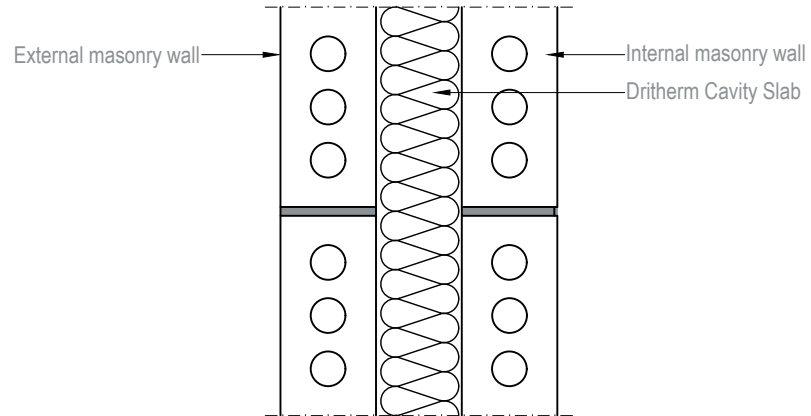

Dritherm Cavity Slab - Masonry cavity external walls

 Drawing No. KIAU0716437CAD	Knauf Insulation Pty Ltd Unit 1, 44 Borwick Avenue, Murrumbidgee NSW 2572, Australia Tel: +61 7 3393 7300 Fax: +61 7 3952 0613 Email: tech.au@knaufinsulation.com
---	--